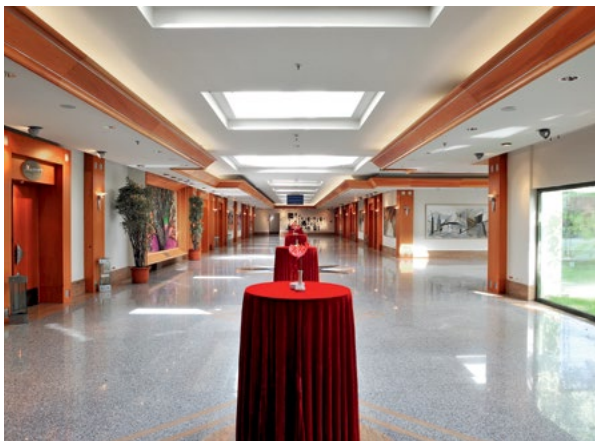

RULES

- Arrival Date C/In time 14:00
- Departure Date C/Out time 12:00

CONVENTION CENTER

CONVENTION CENTER

MEETING ROOM	WIDTH	LENGTH	AREA	HEIGHT	BANQUET	U SHAPE BANQUET	THEATRE	CLASSROOM
Manyas	22 m	48 m	1056 m ²	7 m	800 Pax	-	1200 Pax	750 Pax
Manyas I, III	22 m	15 m	330 m ²	7 m	220 Pax	60 Pax	350 Pax	200 Pax
Manyas II	22 m	17,5 m	396 m ²	7 m	260 Pax	60 Pax	430 Pax	250 Pax
Fuaye / Foyer	-	-	845 m ²	-	-	-	-	-