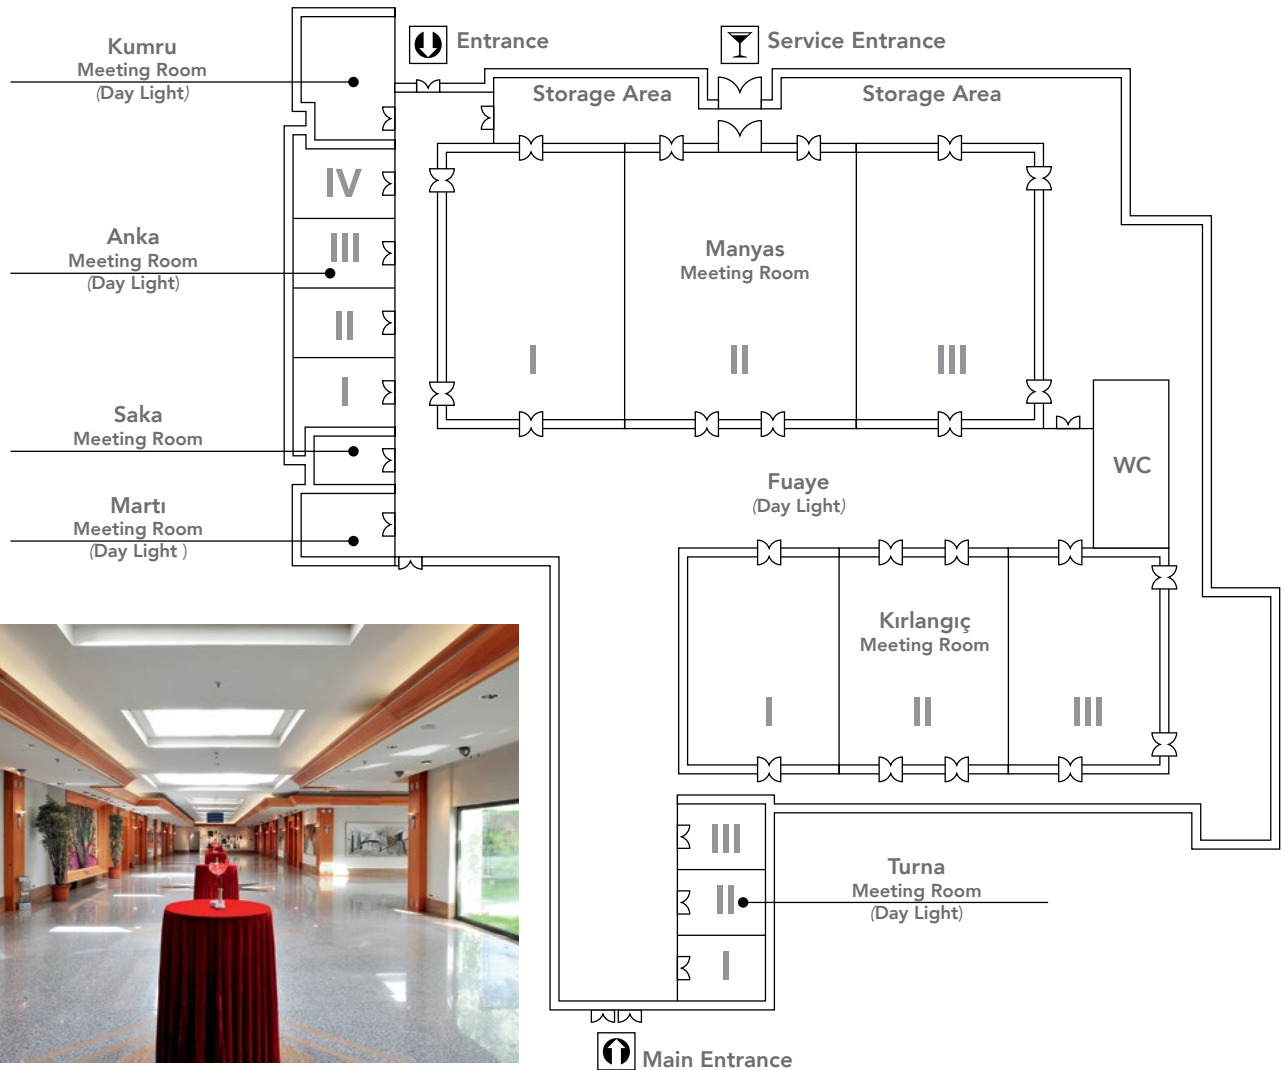

**PACKAGE
(EXCLUDED SERVICES - EXTRA CHARGE)**

FOOD & BEVERAGES

- A'la Carte Restaurants
- Gloria Golf Club Restaurant
- Sushi Bar
- F&B Services in other Gloria Hotels & Resorts
- Some Import Drinks, Drinks not Included to the Concept
- Drinks served in bottles
- Room Service

RULES

- Arrival Date C/In time 14:00
- Departure Date C/Out time 12:00

CONVENTION CENTER

CONVENTION CENTER

MEETING ROOM	WIDTH	LENGTH	AREA	HEIGHT	BANQUET	U SHAPE BANQUET	THEATRE	CLASSROOM
Manyas	22 m	48 m	1056 m ²	7 m	800 Pax	-	1200 Pax	750 Pax
Manyas I, III	22 m	15 m	330 m ²	7 m	220 Pax	60 Pax	350 Pax	200 Pax
Manyas II	22 m	17,5 m	396 m ²	7 m	260 Pax	60 Pax	430 Pax	250 Pax
Fuaye / Foyer	-	-	845 m ²	-	-	-	-	-

- 1. Anatolia Main Restaurant
- 2. Mosaique Main Restaurant
- 3. Oasis Bar
- 4. Garden Pool Bar
- 5. Pier Bar
- 6. Aqua Bar
- Beach & Pool**
- 7. Beach Pavilions (Extra)
- 8. Children Pool
- 9. Towel Desk
- 10. Aquapark
- 11. Olivium Pool (Heated in winter time)