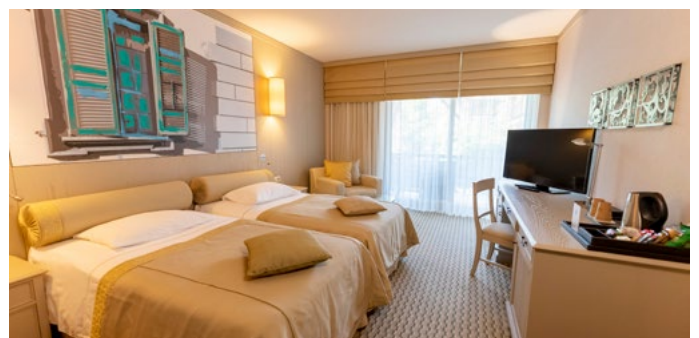

INFORMATION

Total number of rooms: 515

Bed capacity: 1276

- 293 Standart Rooms (24 m²)
  (6 Disabled Rooms)
- 79 Junior Suites (35 m²)
- 24 Suites (42 m²)
- 1 King Suite (170 m²)
- 72 Gloria Family Suites (60 m²)
- 24 Gloria Villas (66 m²)

- 18 Executive Villas (78 m²)
- 4 Owner Villas (190 m²)

Room Facilities:

Wifi access, direct dial telephone, satellite TV, interactive system, Lcd TV, balcony or terrace, bathtub or shower, safe, mini bar, hair dryer, key card system.

Main Restaurant:

- Anatolia
- Mosaïque

A'la Carte Restaurants:

- Lancora A'la Carte Restaurant
- Pescado A'la Carte Restaurant
- Harem A'la Carte Restaurant
- Greek A'la Carte Restaurant*
- Turkuaz A'la Carte Restaurant*

* It serves only in the summer season.