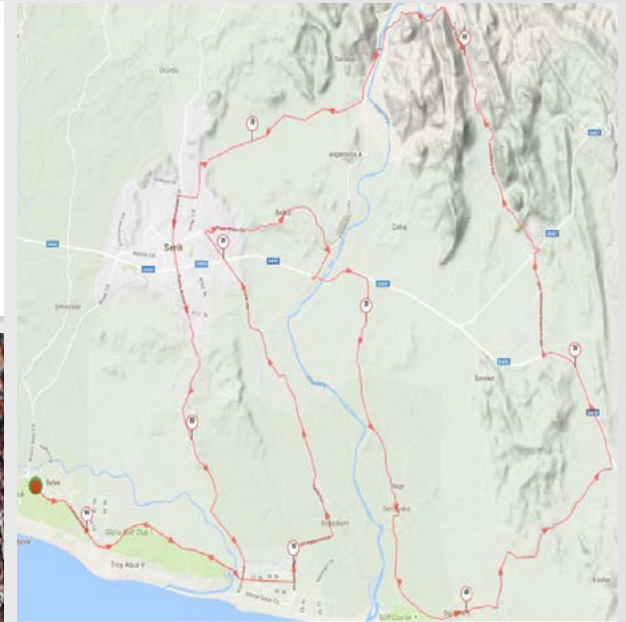

# 4- Sagirin - Discover Bike Road

GLORIA SPORTS ARENA  
CYCLING ROUTES

Elevation Profile

Distance: 88,7 km | Positive Elevation/Ascent: 644 m

Mapping

# 5- Koprucay Valley - Discover Bike Road

GLORIA SPORTS ARENA  
CYCLING ROUTES

Elevation Profile

Distance: 92,1 km | Positive Elevation/Ascent: 512 m

Mapping