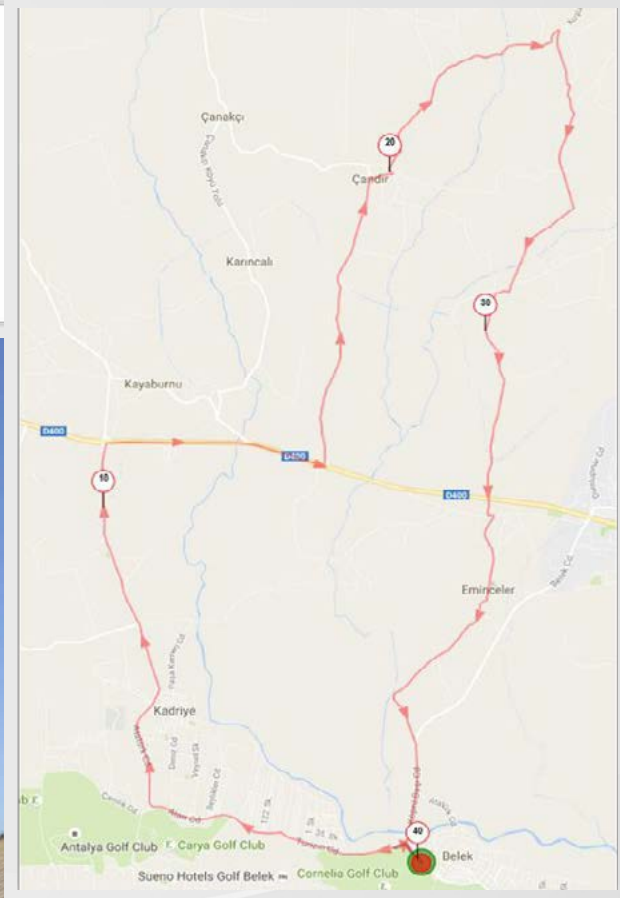

# 23- On the road of pomegranate - Discover Bike Road

GLORIA SPORTS ARENA  
CYCLING ROUTES

Elevation Profile

Distance: 152 km | Positive Elevation: 846 m

Mapping