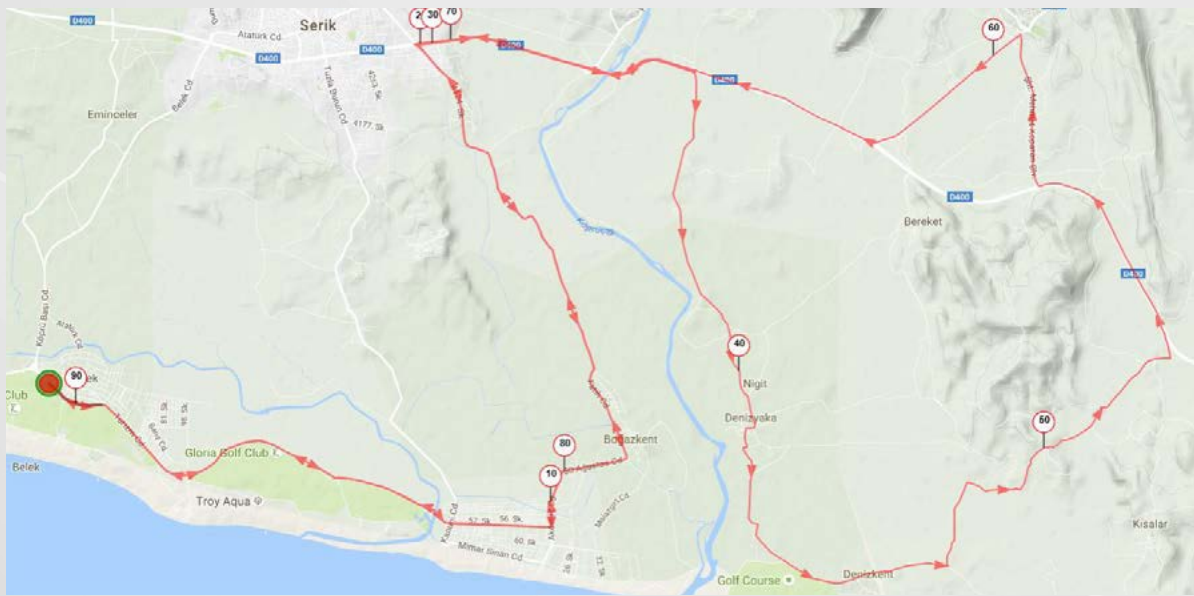

# 5- Koprucay Valley - Discover Bike Road

GLORIA SPORTS ARENA  
CYCLING ROUTES

Elevation Profile

Distance: 92,1 km | Positive Elevation/Ascent: 512 m

Mapping

# 6- Denizkent - Fast Track Bike Road

Elevation Profile

Distance: 90,6 km | Positive Elevation/Ascent: 310 m

Mapping