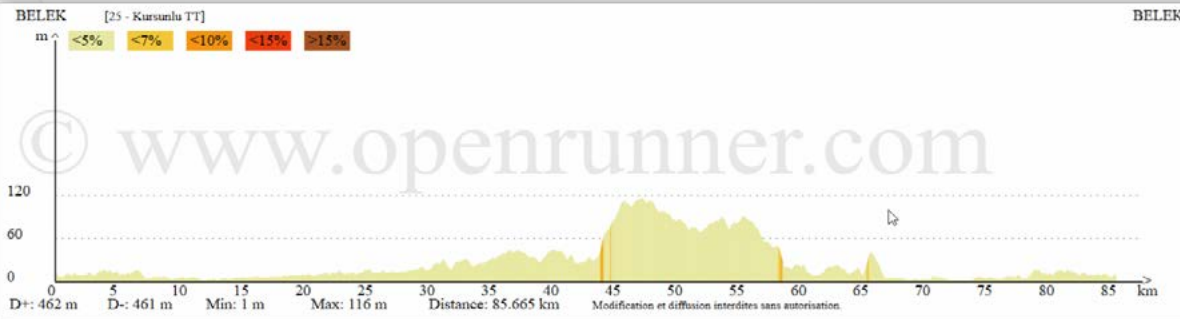

# 23- On the road of pomegranate - Discover Bike Road

GLORIA SPORTS ARENA  
CYCLING ROUTES

Elevation Profile

Distance: 152 km | Positive Elevation: 846 m

Mapping

# 24- Kursunlu - Fast Track Bike Road

GLORIA SPORTS ARENA  
CYCLING ROUTES

Elevation Profile

Distance: 85,6 km | Positive Elevation: 462 m

Mapping

**GLÓRIA**  
SPORTS COMPLEX

GLÓRIA