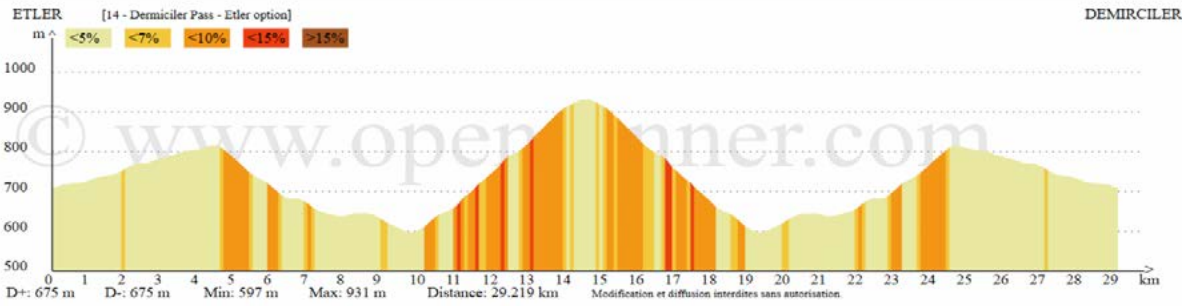

# 8- Side Antique city - Fast Track Bike Road

GLORIA SPORTS ARENA  
CYCLING ROUTES

Elevation Profile

Distance: 100,6 km | Positive Elevation: 552 m

Mapping

# 10- Aspendos - Fast track Bike Road

GLORIA SPORTS ARENA  
CYCLING ROUTES

Elevation Profile

Distance: 56,1 km | Positive Elevation/Ascent: 211 m

Mapping

# 12- Etler / Koprulu National Park - Discover Bike Road

GLORIA SPORTS ARENA  
CYCLING ROUTES

Elevation Profile

Distance: 81,3 km | Positive Elevation/Ascent: 1162 m

Mapping

# 13- Dermiciler pass - Discover Bike Road

Elevation Profile

Distance: 29,2 km | Positive Elevation/Ascent: 675 m

Mapping