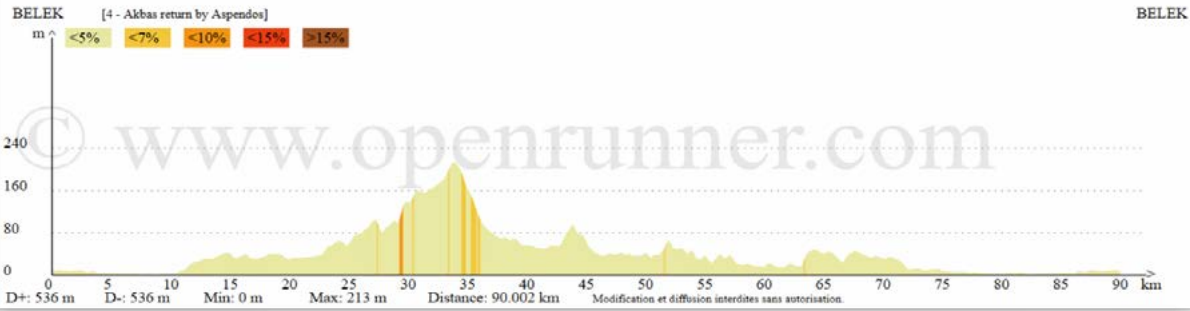

## GLORIA SPORTS ARENA CYCLING ROUTES

# 1- Koprulu Canyon - Discover Bike Road

GLORIA SPORTS ARENA  
CYCLING ROUTES

Elevation Profile

Distance: 139,3 km | Positive Elevation/Ascent: 1551 m

Mapping

### 3- Akbas Return by Aspendos - Fast track Bike Road

GLORIA SPORTS ARENA  
CYCLING ROUTES

Elevation Profile

Distance: 90 km | Positive Elevation/Ascent: 536 m

Mapping

# 4- Sagirin - Discover Bike Road

GLORIA SPORTS ARENA  
CYCLING ROUTES

Elevation Profile

Distance: 88,7 km | Positive Elevation/Ascent: 644 m

Mapping