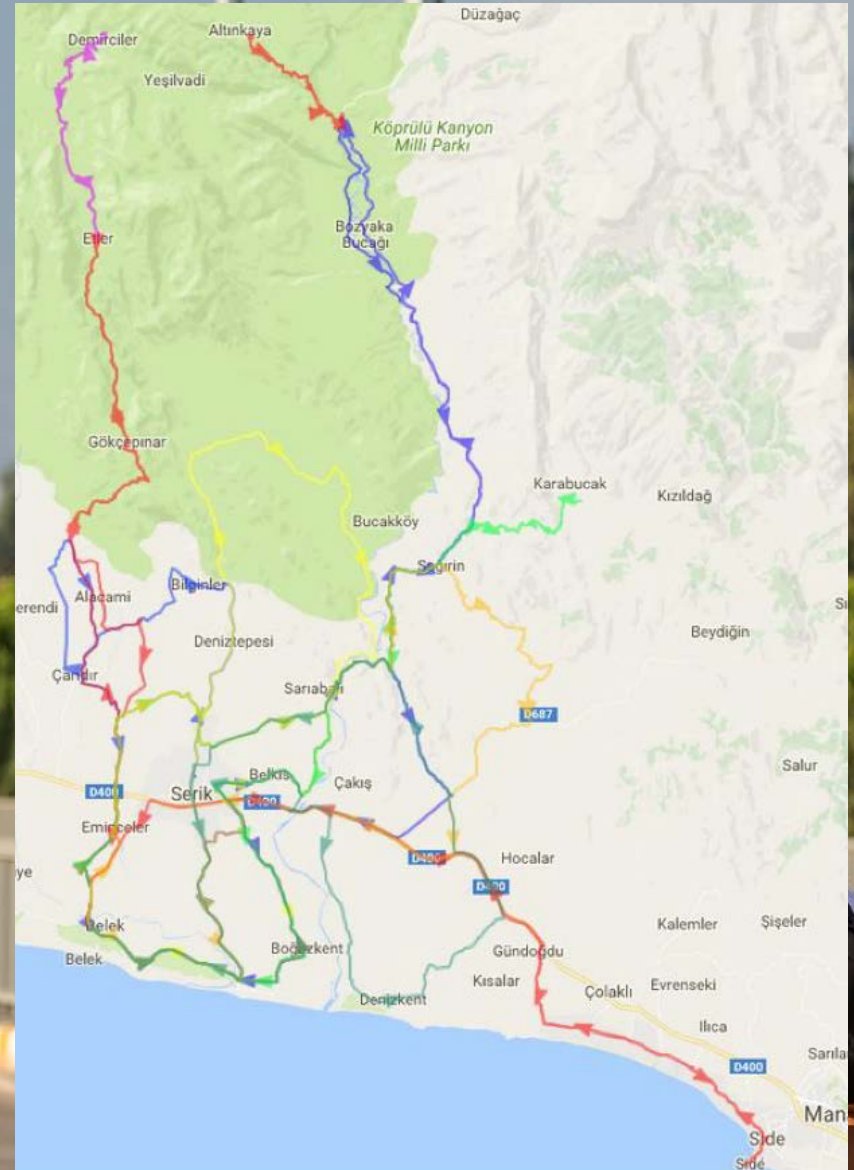

# GLORIA SPORTS ARENA CYCLING ROUTES

[gloriasportsarena.com.tr](http://gloriasportsarena.com.tr)

V I C T O R Y   S T A R T S  
H E R E !

ÖZALTIN

GLORIA  
SPORTS ARENA  
ANTALYA • TURKEY

# GLORIA ROAD CYCLING

GLORIA SPORTS ARENA  
CYCLING ROUTES

- 2300 km bike road
- 25 different routes
- 18.000 m total positive elevation
- 100 to 2300m max positive elevation (+750m average)
- 35 km to 170 km singular circuits
- Mixed circuits : up to 250 km/40 different routes
- 14 discovery bike roads
- 11 fast track bike roads

# BELEK NORTH & EAST AREA

## GLORIA SPORTS ARENA CYCLING ROUTES