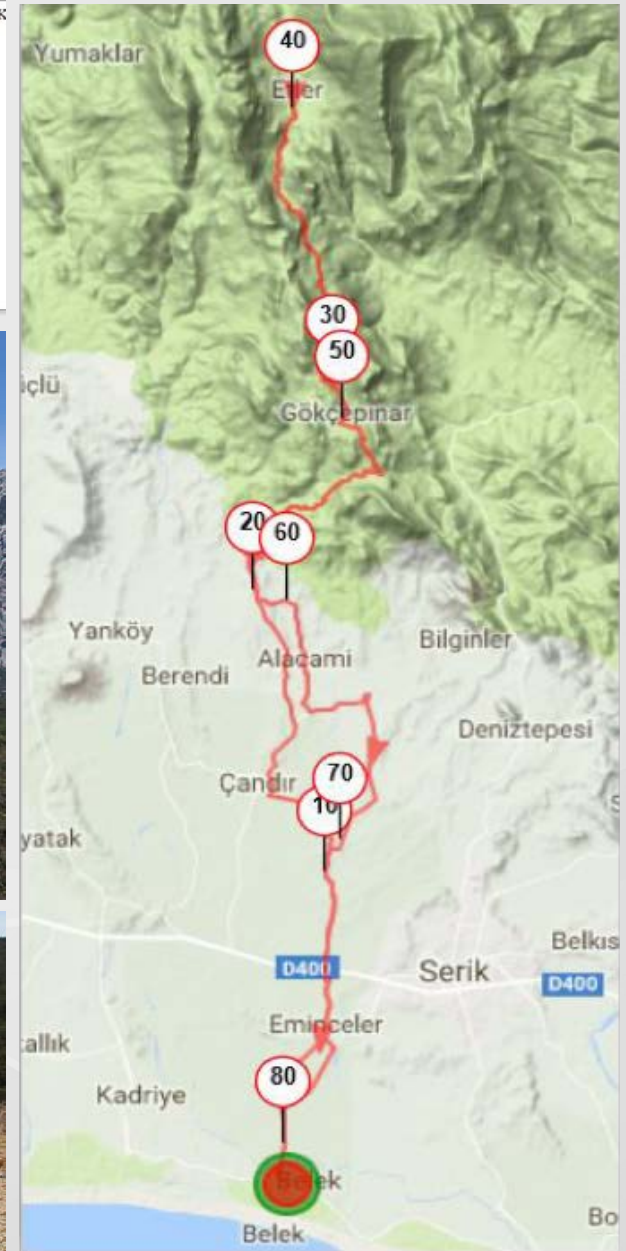

# 8- Side Antique city - Fast Track Bike Road

GLORIA SPORTS ARENA  
CYCLING ROUTES

Elevation Profile

Distance: 100,6 km | Positive Elevation: 552 m

Mapping

# 10- Aspendos - Fast track Bike Road

GLORIA SPORTS ARENA  
CYCLING ROUTES

Elevation Profile

Distance: 56,1 km | Positive Elevation/Ascent: 211 m

Mapping

# 12- Etler / Koprulu National Park - Discover Bike Road

GLORIA SPORTS ARENA  
CYCLING ROUTES

Elevation Profile

Distance: 81,3 km | Positive Elevation/Ascent: 1162 m

Mapping

# 13- Dermiciler pass - Discover Bike Road

Elevation Profile

Distance: 29,2 km | Positive Elevation/Ascent: 675 m

Mapping