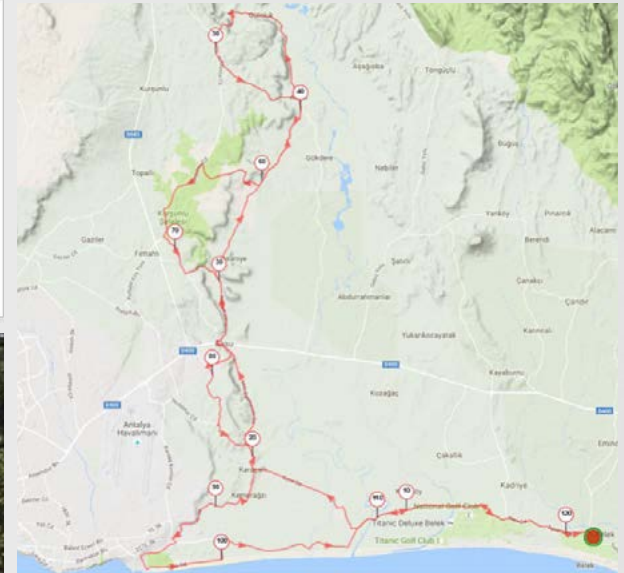

19- Gululuk / Kursunlu / Lara - Discover Bike Road

GLORIA SPORTS ARENA
CYCLING ROUTES

Elevation Profile

Distance: 121,5 km | Positive Elevation/Ascent: 950 m

Mapping