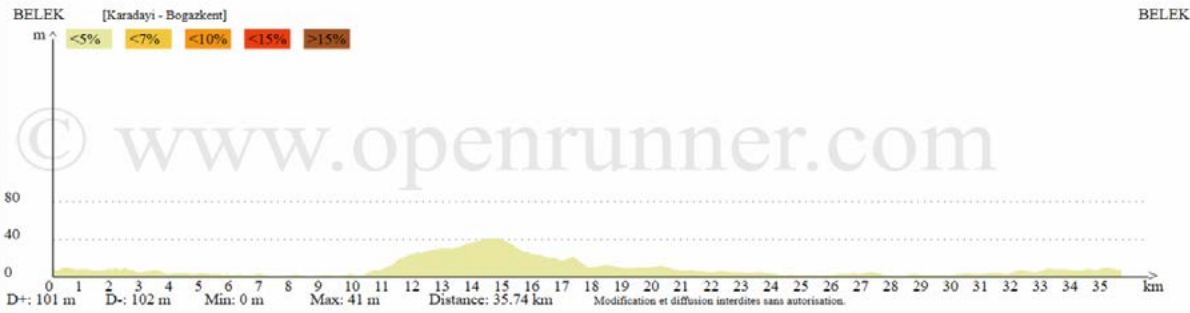

21- Karadayi / Bogazkent - Fast Track Bike Road

GLORIA SPORTS ARENA
CYCLING ROUTES

Elevation Profile

Distance: 35 km | Positive Elevation: 100 m

Mapping