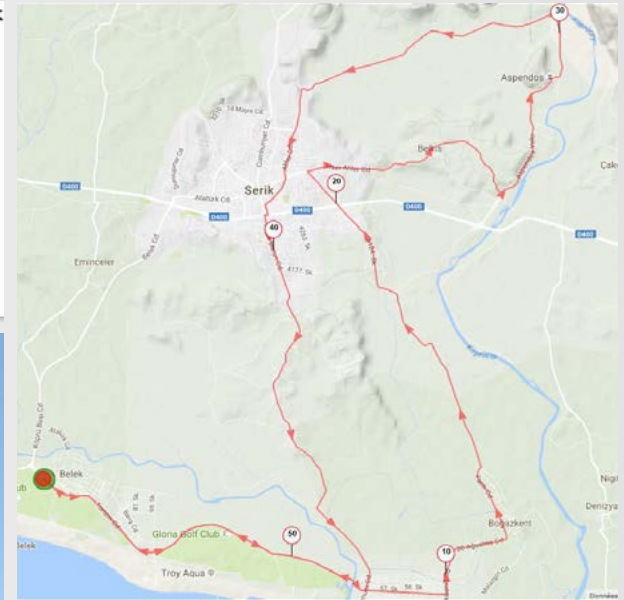

# 10- Aspendos - Fast track Bike Road

GLORIA SPORTS ARENA  
CYCLING ROUTES

Elevation Profile

Distance: 56,1 km | Positive Elevation/Ascent: 211 m

Mapping