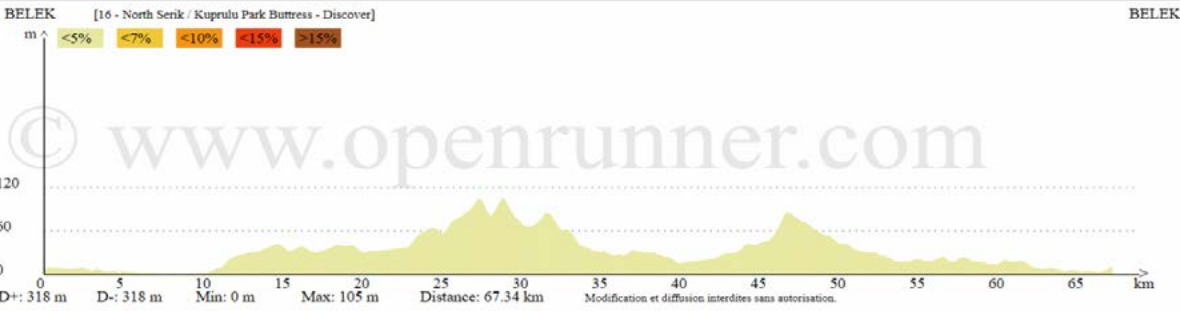

# 12- Etler / Koprulu National Park - Discover Bike Road

GLORIA SPORTS ARENA  
CYCLING ROUTES

Elevation Profile

Distance: 81,3 km | Positive Elevation/Ascent: 1162 m

Mapping

# 13- Dermiciler pass - Discover Bike Road

Elevation Profile

Distance: 29,2 km | Positive Elevation/Ascent: 675 m

Mapping

# 15- North Serik/Koprulu Park - Discover Bike Road

GLORIA SPORTS ARENA  
CYCLING ROUTES

Elevation Profile

Distance: 67,3 km | Positive Elevation/Ascent: 318 m

Mapping