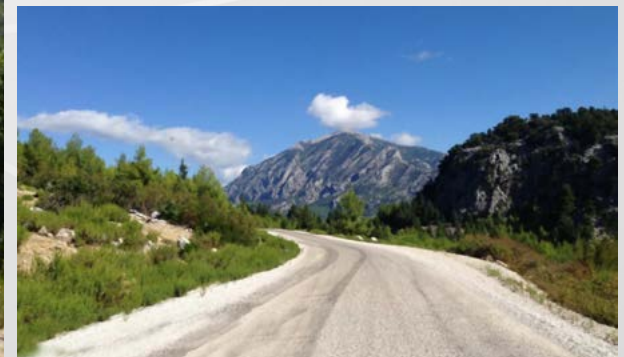

13- Dermiciler pass - Discover Bike Road

Elevation Profile

Distance: 29,2 km | Positive Elevation/Ascent: 675 m

Mapping