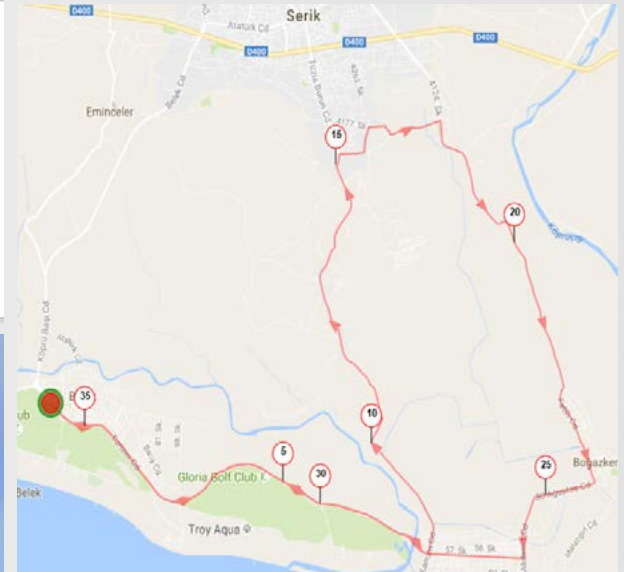

21- Karadayi / Bogazkent - Fast Track Bike Road

GLORIA SPORTS ARENA
CYCLING ROUTES

Elevation Profile

Distance: 35 km | Positive Elevation: 100 m

Mapping