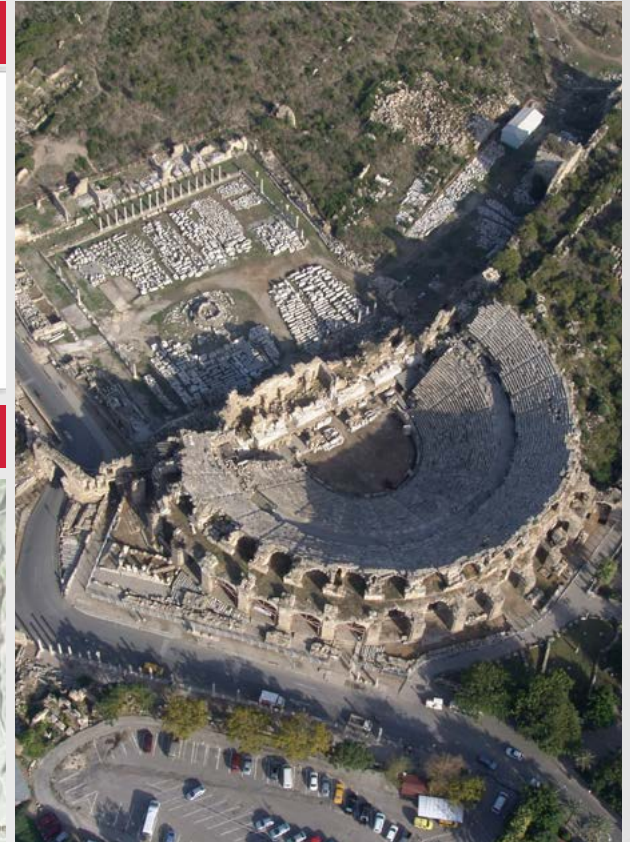

# 8- Side Antique city - Fast Track Bike Road

GLORIA SPORTS ARENA  
CYCLING ROUTES

Elevation Profile

Distance: 100,6 km | Positive Elevation: 552 m

Mapping