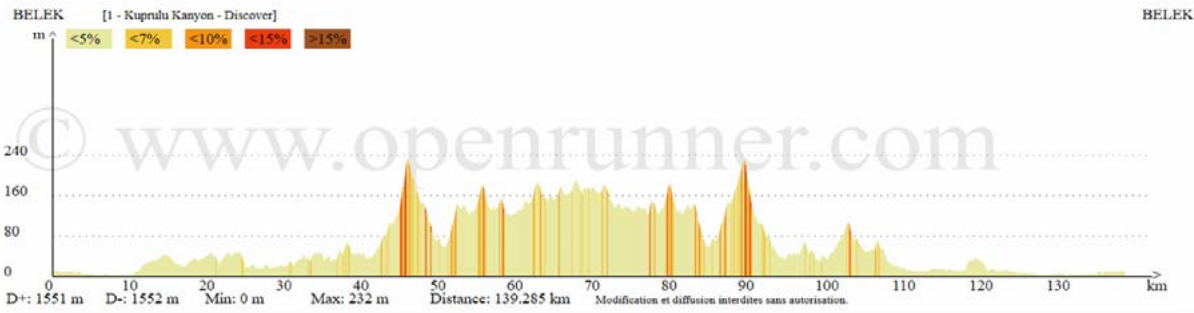

# GLORIA ROAD CYCLING

GLORIA SPORTS ARENA  
CYCLING ROUTES

- 2300 km bike road
- 25 different routes
- 18.000 m total positive elevation
- 100 to 2300m max positive elevation (+750m average)
- 35 km to 170 km singular circuits
- Mixed circuits : up to 250 km/40 different routes
- 14 discovery bike roads
- 11 fast track bike roads

## GLORIA SPORTS ARENA CYCLING ROUTES

# 1- Koprulu Canyon - Discover Bike Road

GLORIA SPORTS ARENA  
CYCLING ROUTES

Elevation Profile

Distance: 139,3 km | Positive Elevation/Ascent: 1551 m

Mapping

# 4- Sagirin - Discover Bike Road

GLORIA SPORTS ARENA  
CYCLING ROUTES

Elevation Profile

Distance: 88,7 km | Positive Elevation/Ascent: 644 m

Mapping