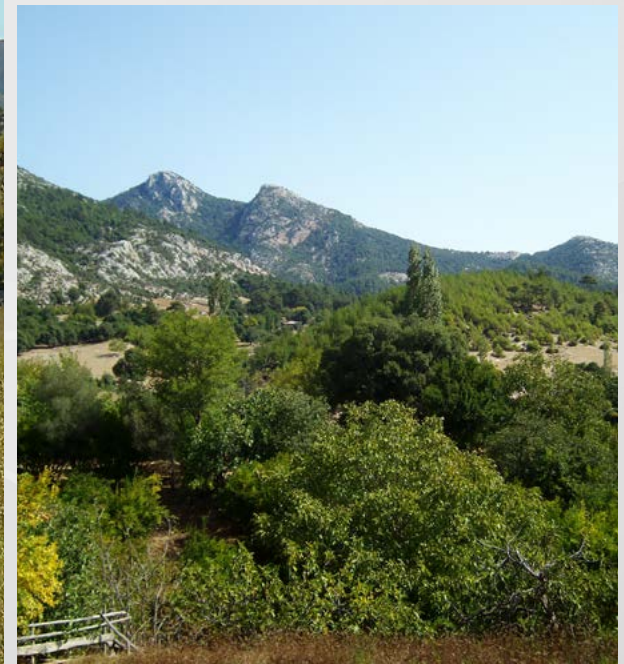

# 8- Side Antique city - Fast Track Bike Road

GLORIA SPORTS ARENA  
CYCLING ROUTES

Elevation Profile

Distance: 100,6 km | Positive Elevation: 552 m

Mapping