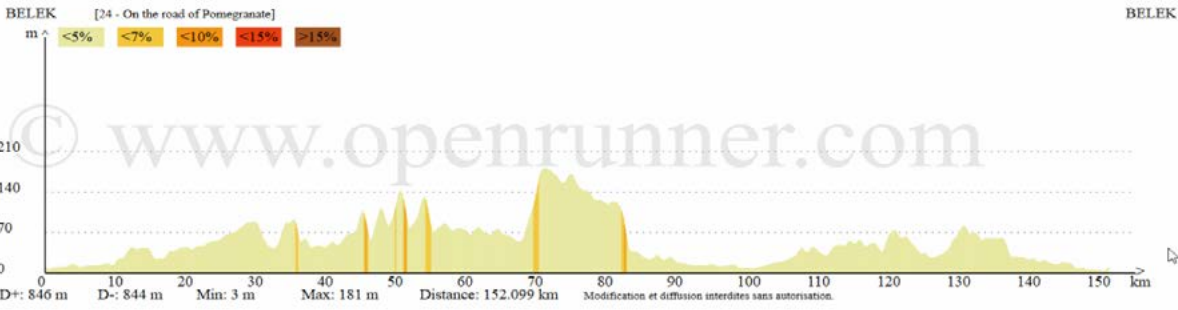

# 21- Karadayi / Bogazkent - Fast Track Bike Road

GLORIA SPORTS ARENA  
CYCLING ROUTES

Elevation Profile

Distance: 35 km | Positive Elevation: 100 m

Mapping

## 22- Candir / Eminceler - Fast Track Bike Road

GLORIA SPORTS ARENA  
CYCLING ROUTES

Elevation Profile

Distance: 40 km | Positive Elevation: 107 m

Mapping

# 23- On the road of pomegranate - Discover Bike Road

GLORIA SPORTS ARENA  
CYCLING ROUTES

Elevation Profile

Distance: 152 km | Positive Elevation: 846 m

Mapping