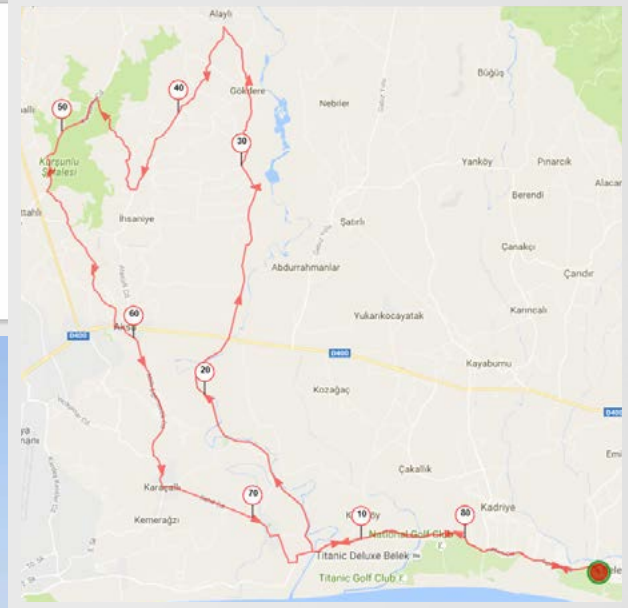

24- Kursunlu - Fast Track Bike Road

GLORIA SPORTS ARENA
CYCLING ROUTES

Elevation Profile

Distance: 85,6 km | Positive Elevation: 462 m

Mapping