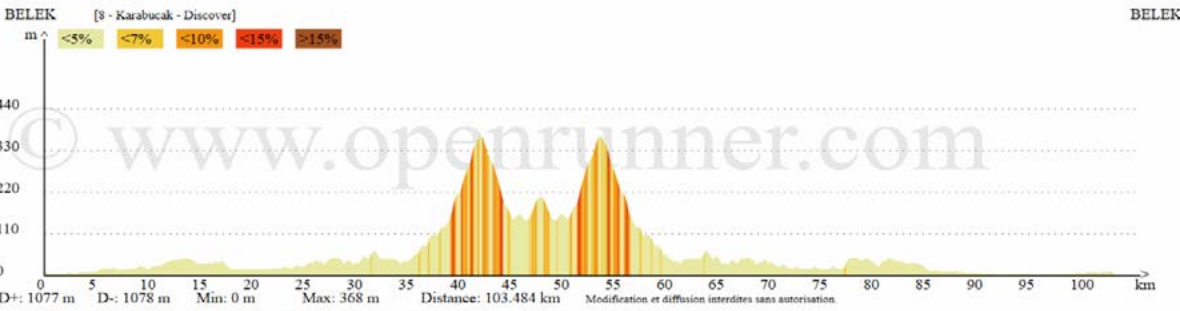

# 5- Koprucay Valley - Discover Bike Road

GLORIA SPORTS ARENA  
CYCLING ROUTES

Elevation Profile

Distance: 92,1 km | Positive Elevation/Ascent: 512 m

Mapping

# 6- Denizkent - Fast Track Bike Road

Elevation Profile

Distance: 90,6 km | Positive Elevation/Ascent: 310 m

Mapping

# 7- Karabucak - Discover Bike Road

GLORIA SPORTS ARENA  
CYCLING ROUTES

Elevation Profile

Distance: 103,5 km | Positive Elevation/Ascent: 1077 m

Mapping

# 8- Side Antique city - Fast Track Bike Road

GLORIA SPORTS ARENA  
CYCLING ROUTES

Elevation Profile

Distance: 100,6 km | Positive Elevation: 552 m

Mapping