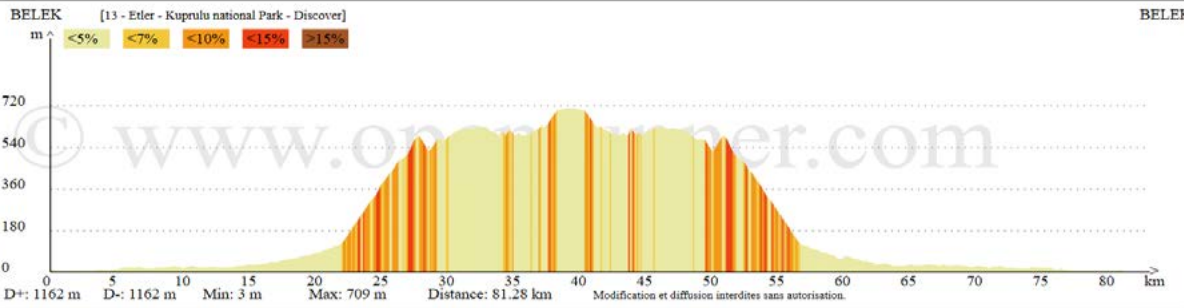

# 8- Side Antique city - Fast Track Bike Road

GLORIA SPORTS ARENA  
CYCLING ROUTES

Elevation Profile

Distance: 100,6 km | Positive Elevation: 552 m

Mapping

# 10- Aspendos - Fast track Bike Road

GLORIA SPORTS ARENA  
CYCLING ROUTES

Elevation Profile

Distance: 56,1 km | Positive Elevation/Ascent: 211 m

Mapping

# 12- Etler / Koprulu National Park - Discover Bike Road

GLORIA SPORTS ARENA  
CYCLING ROUTES

Elevation Profile

Distance: 81,3 km | Positive Elevation/Ascent: 1162 m

Mapping