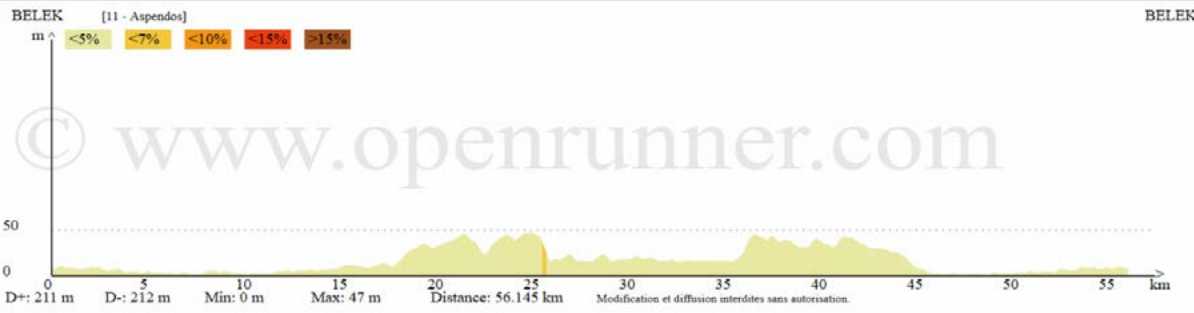

# 7- Karabucak - Discover Bike Road

GLORIA SPORTS ARENA  
CYCLING ROUTES

Elevation Profile

Distance: 103,5 km | Positive Elevation/Ascent: 1077 m

Mapping

# 8- Side Antique city - Fast Track Bike Road

GLORIA SPORTS ARENA  
CYCLING ROUTES

Elevation Profile

Distance: 100,6 km | Positive Elevation: 552 m

Mapping

# 10- Aspendos - Fast track Bike Road

GLORIA SPORTS ARENA  
CYCLING ROUTES

Elevation Profile

Distance: 56,1 km | Positive Elevation/Ascent: 211 m

Mapping