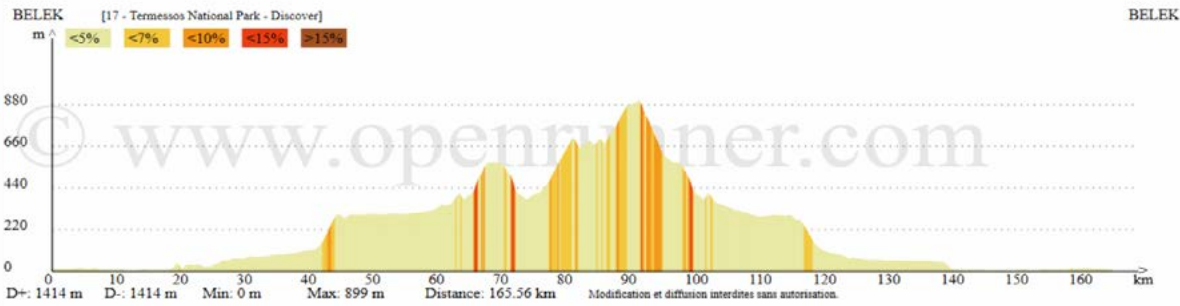

16- Termessos National Park - Discover Bike Road

Elevation Profile

Distance: 165,5 km | Positive Elevation/Ascent: 1414 m