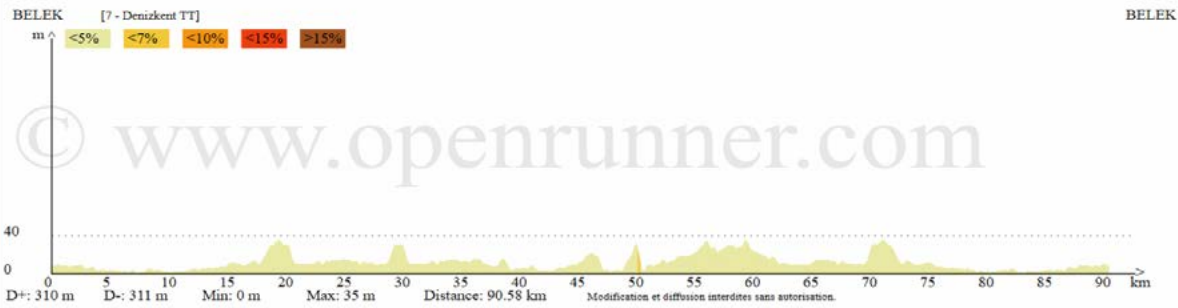

# 4- Sagirin - Discover Bike Road

GLORIA SPORTS ARENA  
CYCLING ROUTES

Elevation Profile

Distance: 88,7 km | Positive Elevation/Ascent: 644 m

Mapping

# 5- Koprucay Valley - Discover Bike Road

GLORIA SPORTS ARENA  
CYCLING ROUTES

Elevation Profile

Distance: 92,1 km | Positive Elevation/Ascent: 512 m

Mapping

# 6- Denizkent - Fast Track Bike Road

Elevation Profile

Distance: 90,6 km | Positive Elevation/Ascent: 310 m

Mapping