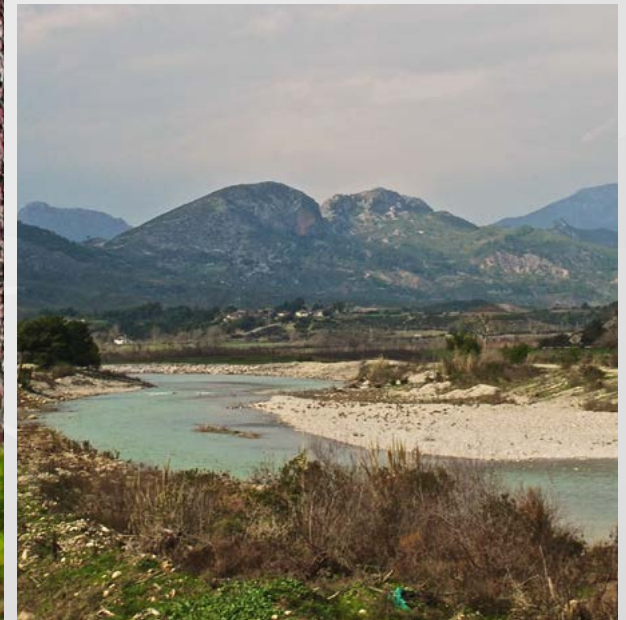

5- Koprucay Valley - Discover Bike Road

GLORIA SPORTS ARENA
CYCLING ROUTES

Elevation Profile

Distance: 92,1 km | Positive Elevation/Ascent: 512 m

Mapping