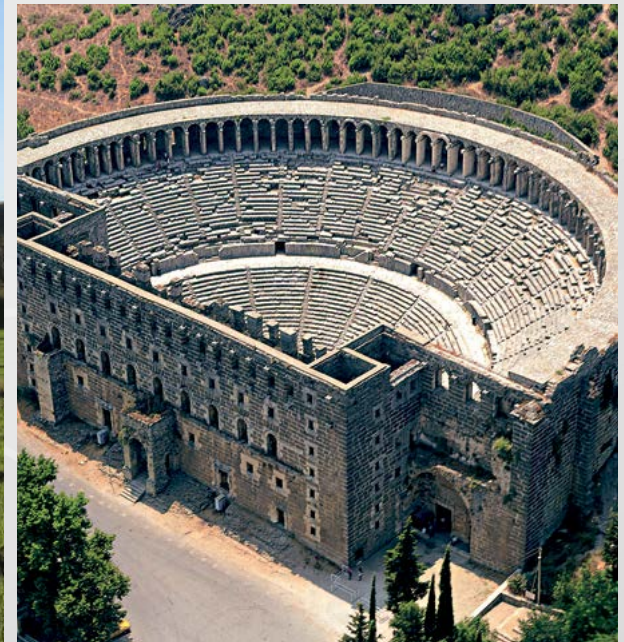

# 10- Aspendos - Fast track Bike Road

GLORIA SPORTS ARENA  
CYCLING ROUTES

Elevation Profile

Distance: 56,1 km | Positive Elevation/Ascent: 211 m

Mapping