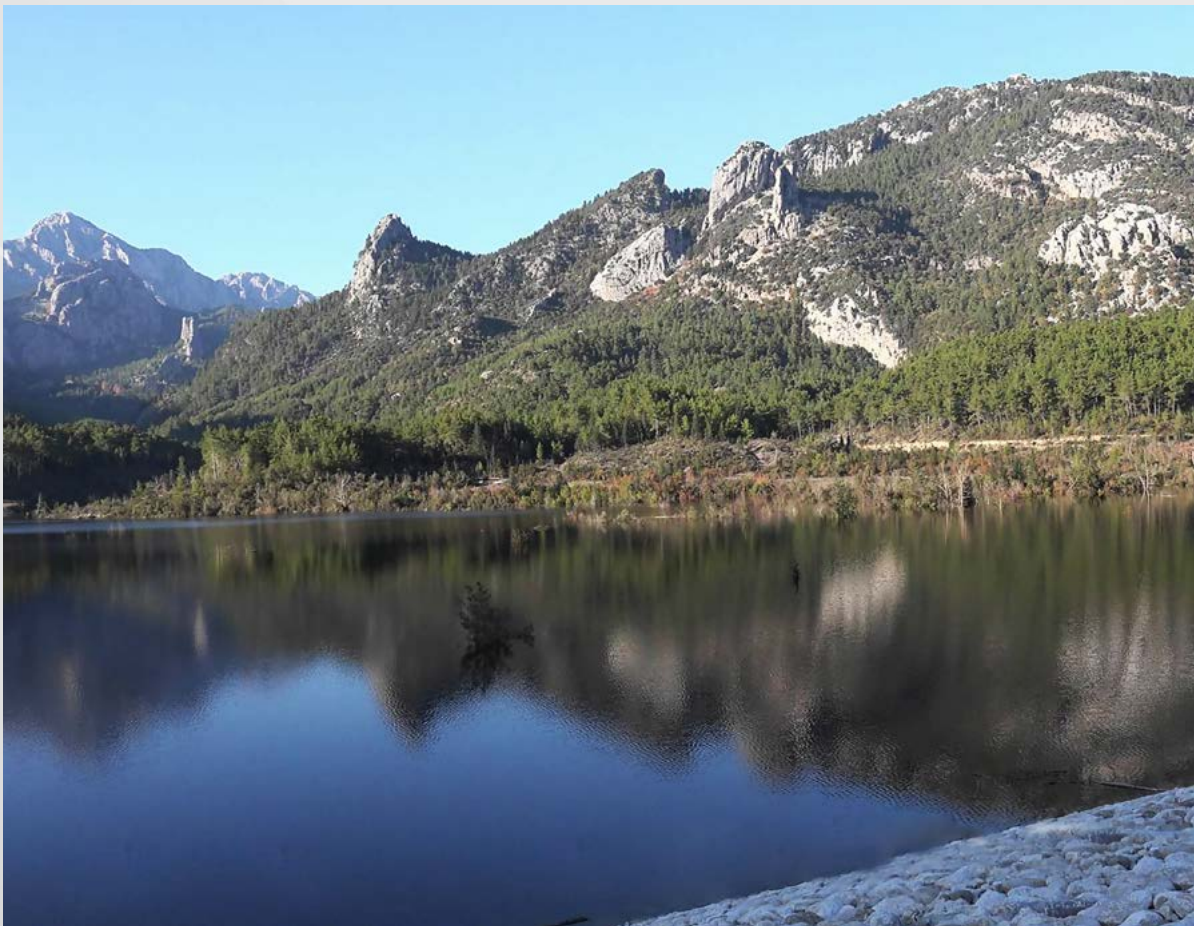

### 3- Akbas Return by Aspendos - Fast track Bike Road

GLORIA SPORTS ARENA  
CYCLING ROUTES

Elevation Profile

Distance: 90 km | Positive Elevation/Ascent: 536 m

Mapping