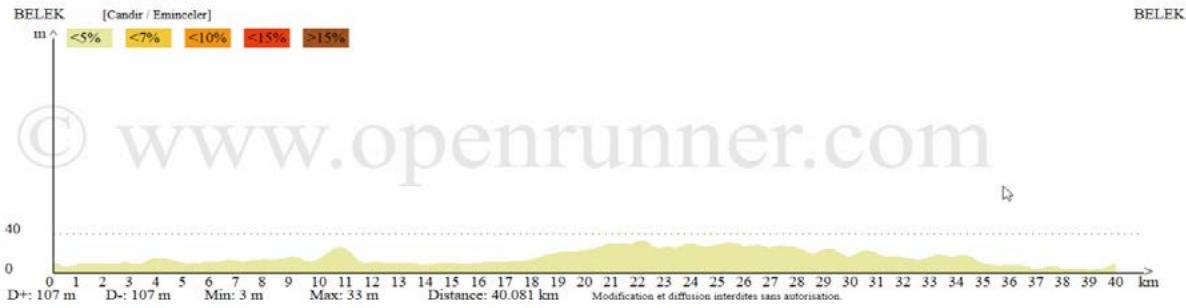

# 20- Gloria Ironman 70.3 Turkey Course - Fast Track Bike Road

GLORIA SPORTS ARENA  
CYCLING ROUTES

Elevation Profile

Distance: 90 km | Positive Elevation: 215 m

Mapping

# 21- Karadayi / Bogazkent - Fast Track Bike Road

GLORIA SPORTS ARENA  
CYCLING ROUTES

Elevation Profile

Distance: 35 km | Positive Elevation: 100 m

Mapping

## 22- Candir / Eminceler - Fast Track Bike Road

GLORIA SPORTS ARENA  
CYCLING ROUTES

Elevation Profile

Distance: 40 km | Positive Elevation: 107 m

Mapping