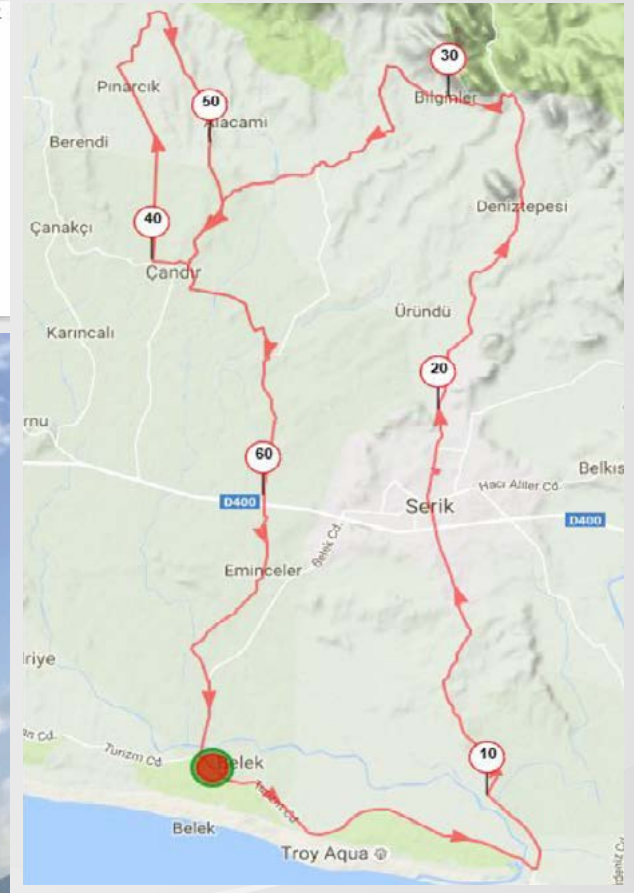

# 13- Dermiciler pass - Discover Bike Road

Elevation Profile

Distance: 29,2 km | Positive Elevation/Ascent: 675 m

Mapping

# 15- North Serik/Koprulu Park - Discover Bike Road

GLORIA SPORTS ARENA  
CYCLING ROUTES

Elevation Profile

Distance: 67,3 km | Positive Elevation/Ascent: 318 m

Mapping