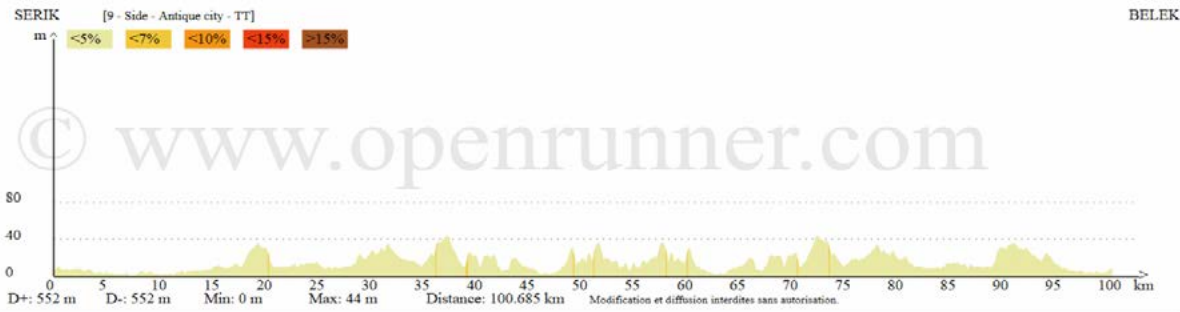

# 6- Denizkent - Fast Track Bike Road

Elevation Profile

Distance: 90,6 km | Positive Elevation/Ascent: 310 m

Mapping

# 7- Karabucak - Discover Bike Road

GLORIA SPORTS ARENA  
CYCLING ROUTES

Elevation Profile

Distance: 103,5 km | Positive Elevation/Ascent: 1077 m

Mapping

# 8- Side Antique city - Fast Track Bike Road

GLORIA SPORTS ARENA  
CYCLING ROUTES

Elevation Profile

Distance: 100,6 km | Positive Elevation: 552 m

Mapping