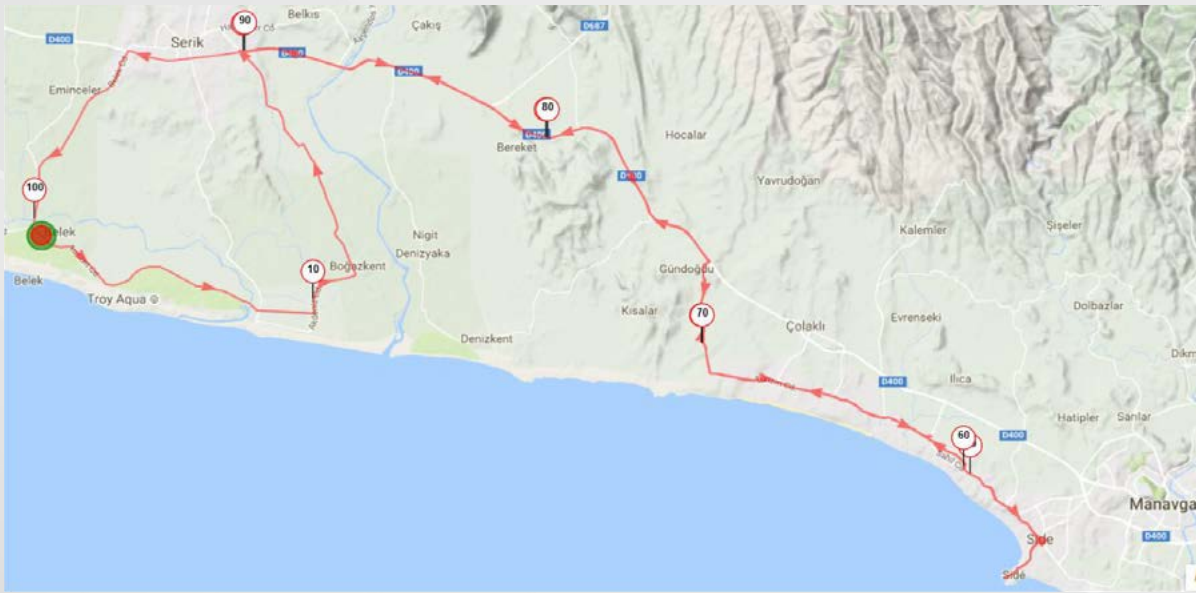

# 8- Side Antique city - Fast Track Bike Road

GLORIA SPORTS ARENA  
CYCLING ROUTES

Elevation Profile

Distance: 100,6 km | Positive Elevation: 552 m

Mapping