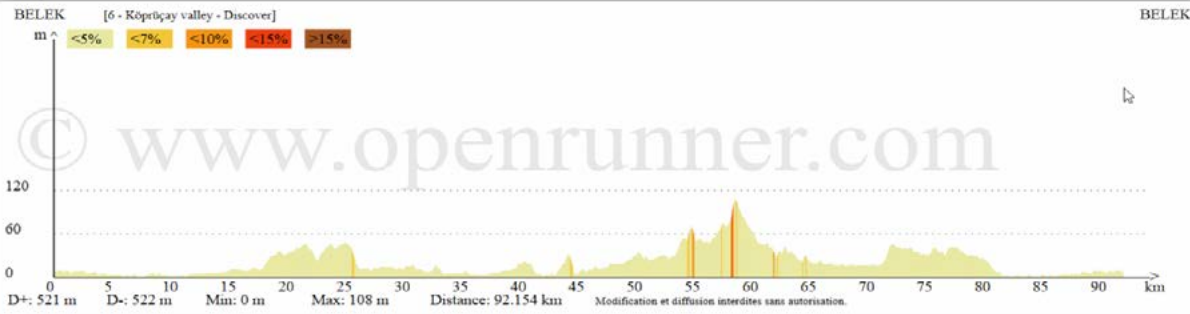

### 3- Akbas Return by Aspendos - Fast track Bike Road

GLORIA SPORTS ARENA  
CYCLING ROUTES

Elevation Profile

Distance: 90 km | Positive Elevation/Ascent: 536 m

Mapping

# 4- Sagirin - Discover Bike Road

GLORIA SPORTS ARENA  
CYCLING ROUTES

Elevation Profile

Distance: 88,7 km | Positive Elevation/Ascent: 644 m

Mapping

# 5- Koprucay Valley - Discover Bike Road

GLORIA SPORTS ARENA  
CYCLING ROUTES

Elevation Profile

Distance: 92,1 km | Positive Elevation/Ascent: 512 m

Mapping

# 6- Denizkent - Fast Track Bike Road

Elevation Profile

Distance: 90,6 km | Positive Elevation/Ascent: 310 m

Mapping