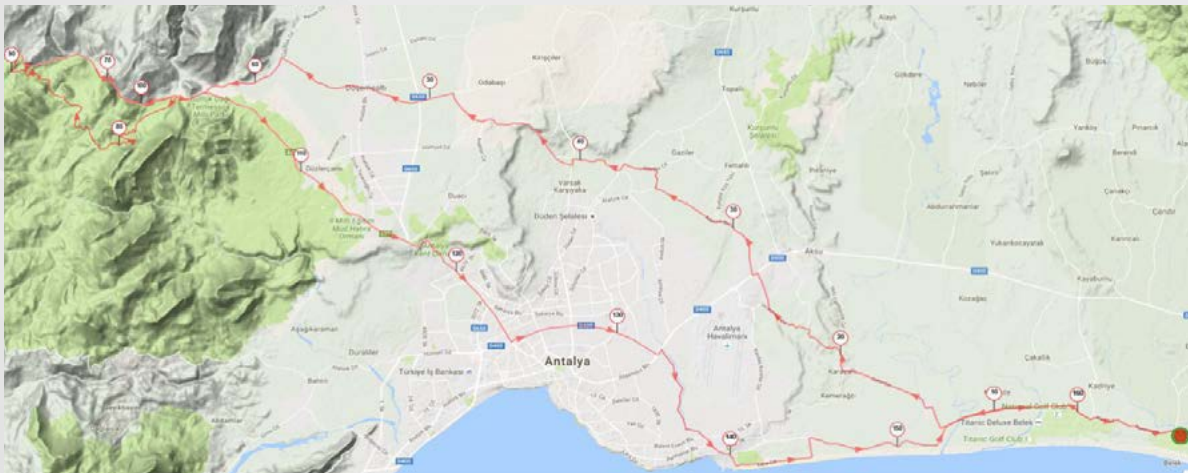

16- Termessos National Park - Discover Bike Road

Elevation Profile

Distance: 165,5 km | Positive Elevation/Ascent: 1414 m

Mapping