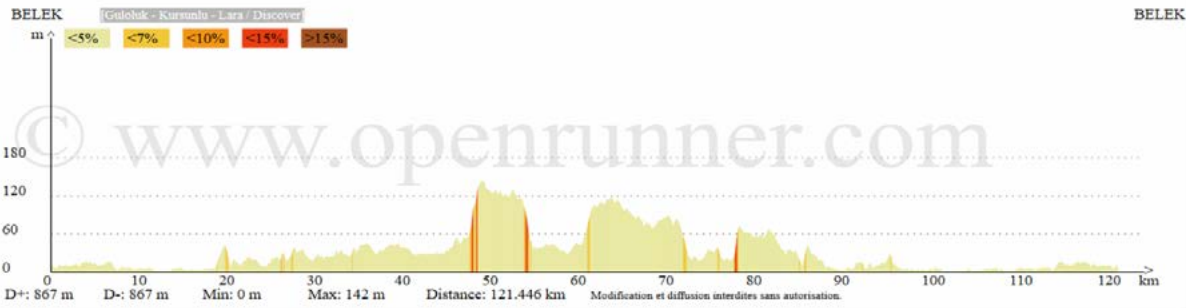

# 17- Kursunlu waterfalls - Fast track Bike Road

GLORIA SPORTS ARENA  
CYCLING ROUTES

Elevation Profile

Distance: 84,7 km | Positive Elevation/Ascent: 507 m

Mapping

# 18- Gebiz / Kursunlu - Discover Bike Road

GLORIA SPORTS ARENA  
CYCLING ROUTES

Elevation Profile

Distance: 125,7 km | Positive Elevation/Ascent: 1020 m

Mapping

# 19- Gululuk / Kursunlu / Lara - Discover Bike Road

GLORIA SPORTS ARENA  
CYCLING ROUTES

Elevation Profile

Distance: 121,5 km | Positive Elevation/Ascent: 950 m

Mapping

# 20- Gloria Ironman 70.3 Turkey Course - Fast Track Bike Road

GLORIA SPORTS ARENA  
CYCLING ROUTES

Elevation Profile

Distance: 90 km | Positive Elevation: 215 m

Mapping