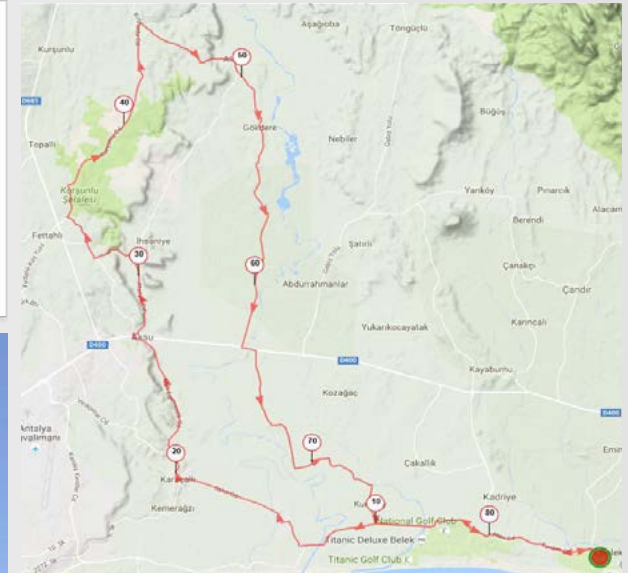

# 16- Termessos National Park - Discover Bike Road

Elevation Profile

Distance: 165,5 km | Positive Elevation/Ascent: 1414 m

Mapping

# 17- Kursunlu waterfalls - Fast track Bike Road

GLORIA SPORTS ARENA  
CYCLING ROUTES

Elevation Profile

Distance: 84,7 km | Positive Elevation/Ascent: 507 m

Mapping