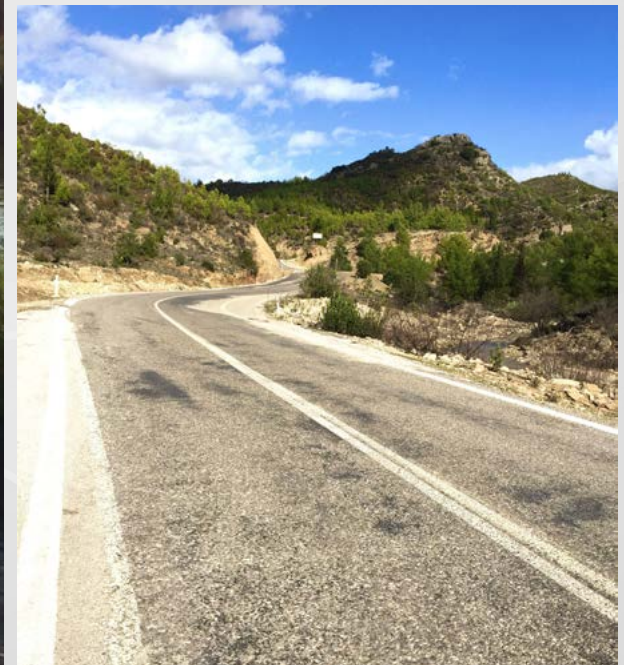

4- Sagirin - Discover Bike Road

GLORIA SPORTS ARENA
CYCLING ROUTES

Elevation Profile

Distance: 88,7 km | Positive Elevation/Ascent: 644 m

Mapping