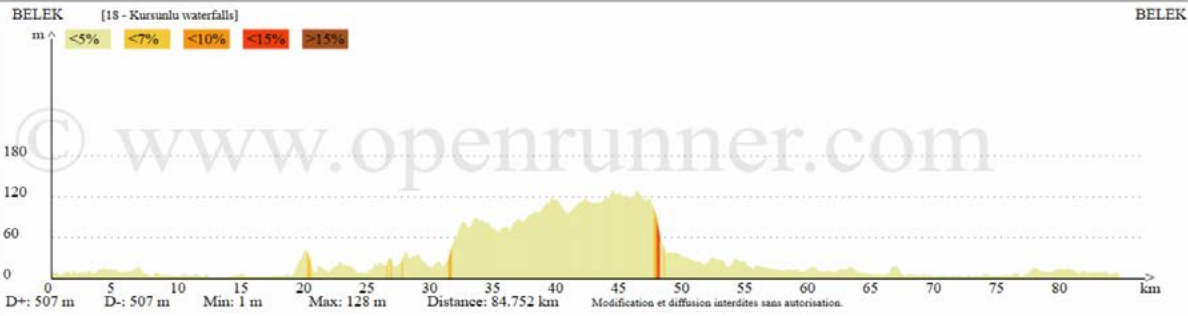

# 15- North Serik/Koprulu Park - Discover Bike Road

GLORIA SPORTS ARENA  
CYCLING ROUTES

Elevation Profile

Distance: 67,3 km | Positive Elevation/Ascent: 318 m

Mapping

# 16- Termessos National Park - Discover Bike Road

Elevation Profile

Distance: 165,5 km | Positive Elevation/Ascent: 1414 m

Mapping

# 17- Kursunlu waterfalls - Fast track Bike Road

GLORIA SPORTS ARENA  
CYCLING ROUTES

Elevation Profile

Distance: 84,7 km | Positive Elevation/Ascent: 507 m

Mapping