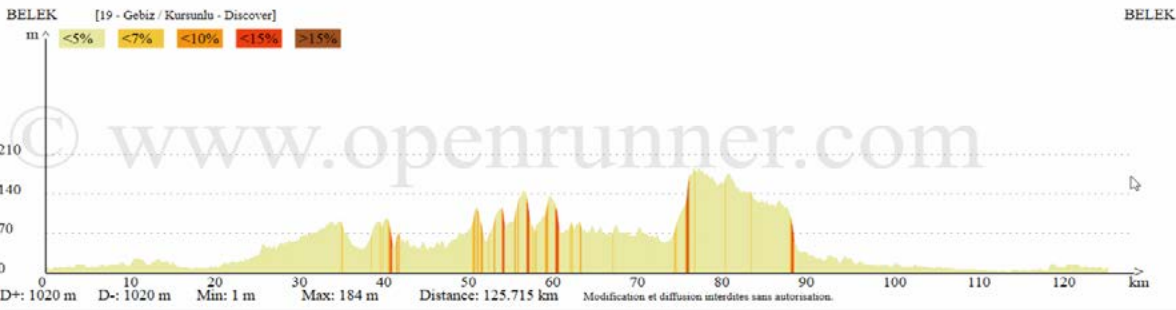

# 17- Kursunlu waterfalls - Fast track Bike Road

GLORIA SPORTS ARENA  
CYCLING ROUTES

Elevation Profile

Distance: 84,7 km | Positive Elevation/Ascent: 507 m

Mapping

# 18- Gebiz / Kursunlu - Discover Bike Road

GLORIA SPORTS ARENA  
CYCLING ROUTES

Elevation Profile

Distance: 125,7 km | Positive Elevation/Ascent: 1020 m

Mapping