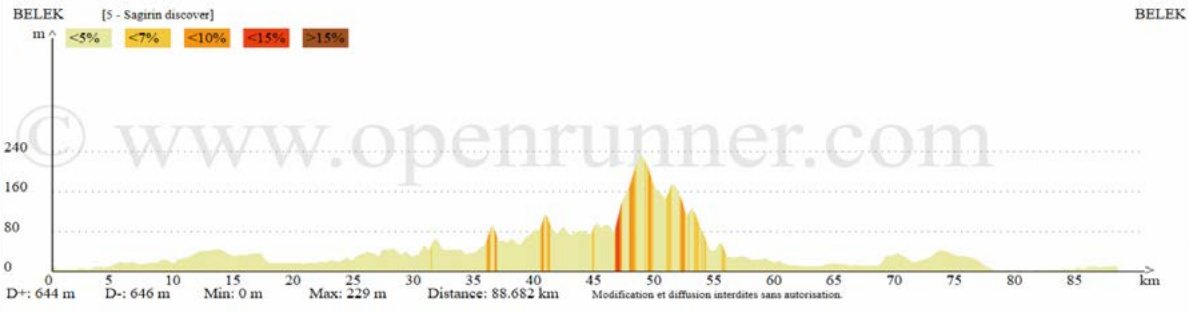

# 1- Koprulu Canyon - Discover Bike Road

GLORIA SPORTS ARENA  
CYCLING ROUTES

Elevation Profile

Distance: 139,3 km | Positive Elevation/Ascent: 1551 m

Mapping

### 3- Akbas Return by Aspendos - Fast track Bike Road

GLORIA SPORTS ARENA  
CYCLING ROUTES

Elevation Profile

Distance: 90 km | Positive Elevation/Ascent: 536 m

Mapping

# 4- Sagirin - Discover Bike Road

GLORIA SPORTS ARENA  
CYCLING ROUTES

Elevation Profile

Distance: 88,7 km | Positive Elevation/Ascent: 644 m

Mapping

# 5- Koprucay Valley - Discover Bike Road

GLORIA SPORTS ARENA  
CYCLING ROUTES

Elevation Profile

Distance: 92,1 km | Positive Elevation/Ascent: 512 m

Mapping