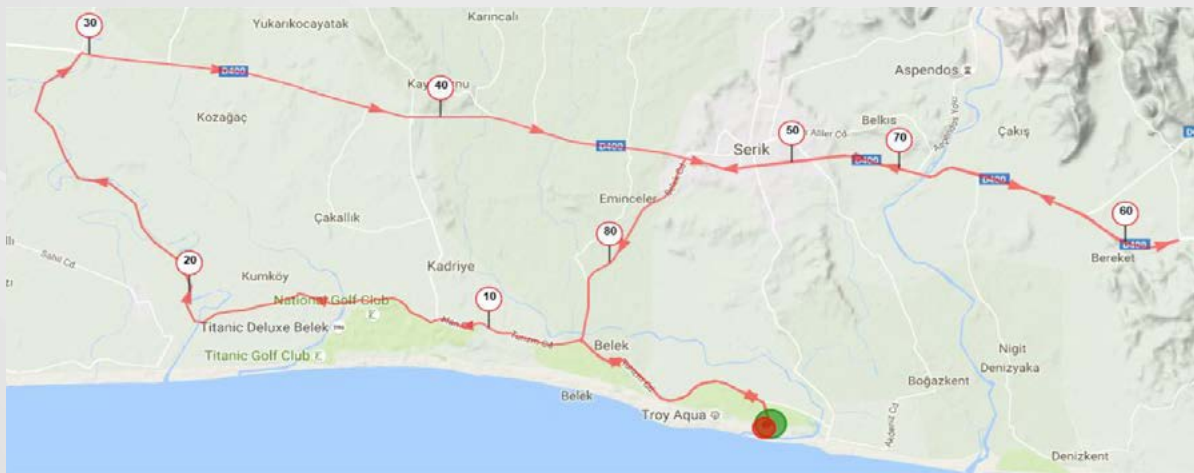

# 20- Gloria Ironman 70.3 Turkey Course - Fast Track Bike Road

GLORIA SPORTS ARENA  
CYCLING ROUTES

Elevation Profile

Distance: 90 km | Positive Elevation: 215 m

Mapping