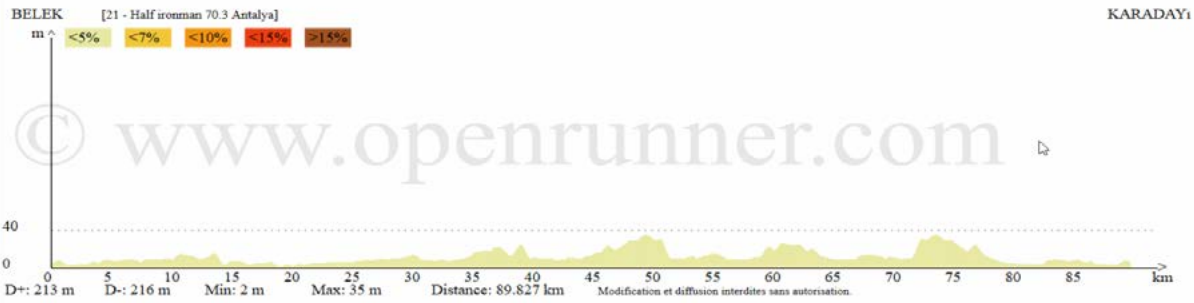

# 19- Gululuk / Kursunlu / Lara - Discover Bike Road

GLORIA SPORTS ARENA  
CYCLING ROUTES

Elevation Profile

Distance: 121,5 km | Positive Elevation/Ascent: 950 m

Mapping

# 20- Gloria Ironman 70.3 Turkey Course - Fast Track Bike Road

GLORIA SPORTS ARENA  
CYCLING ROUTES

Elevation Profile

Distance: 90 km | Positive Elevation: 215 m

Mapping